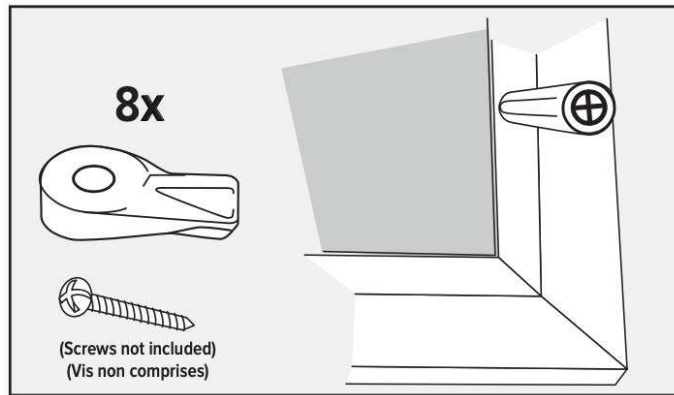

Verrous pivotants

FOURNITURES NÉCESSAIRES :

INSTRUCTIONS:

Verrous pivotants pour cadre de moustiquaire • Utilisés pour fixer les cadres (en bois ou en métal)

- Résistent aux changements de température
- Faciles à installer

M-D Canada, une division de M-D Building Products

Siège social

5720 Ambler Drive, Mississauga (Ontario) L4W 2B1
1 800 565-6653 | service@mdteam.com

Centre de distribution au détail

2994 Peddie Road, Unit 2, Milton (Ontario) L9T 6Y9
1 888 908-1036 | retailorders@mdteam.com